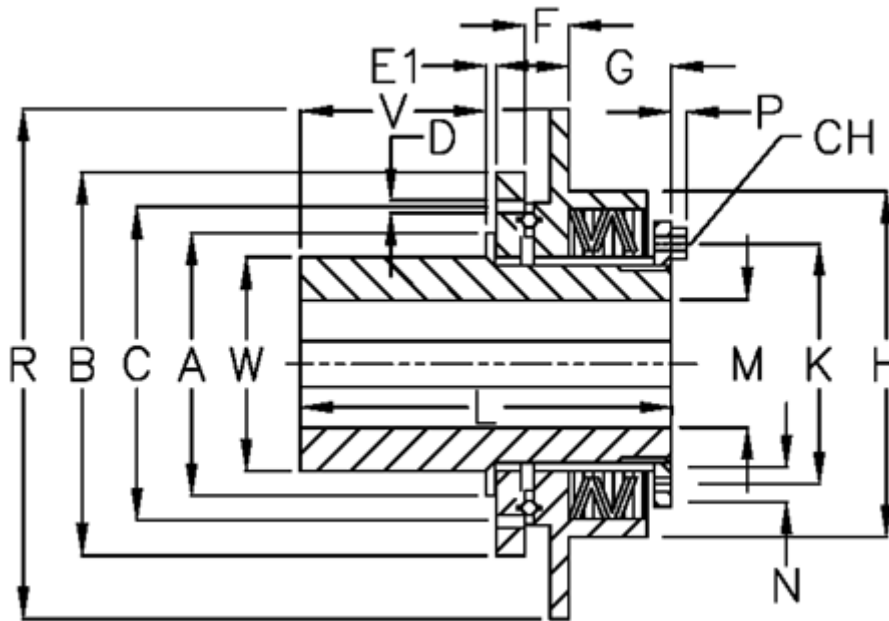

Article number: 46952024

Description: Safeguard mini F 20 LL

Measures

A	= 36	F	= 6.0	R	= 80
B	= 55	G	= 22.0	V	= 41.0
C	= 46	H	= 53	W	= 30
CH	= 7	K	= 38		
D	= 6xM5	L	= 84.0		
Disc spring mounting	= 3x1L	M max	= 20		
Disc spring version	= LL - heavy	M min	= 7		
E1	= 5.0	N	= $\varnothing 3$		